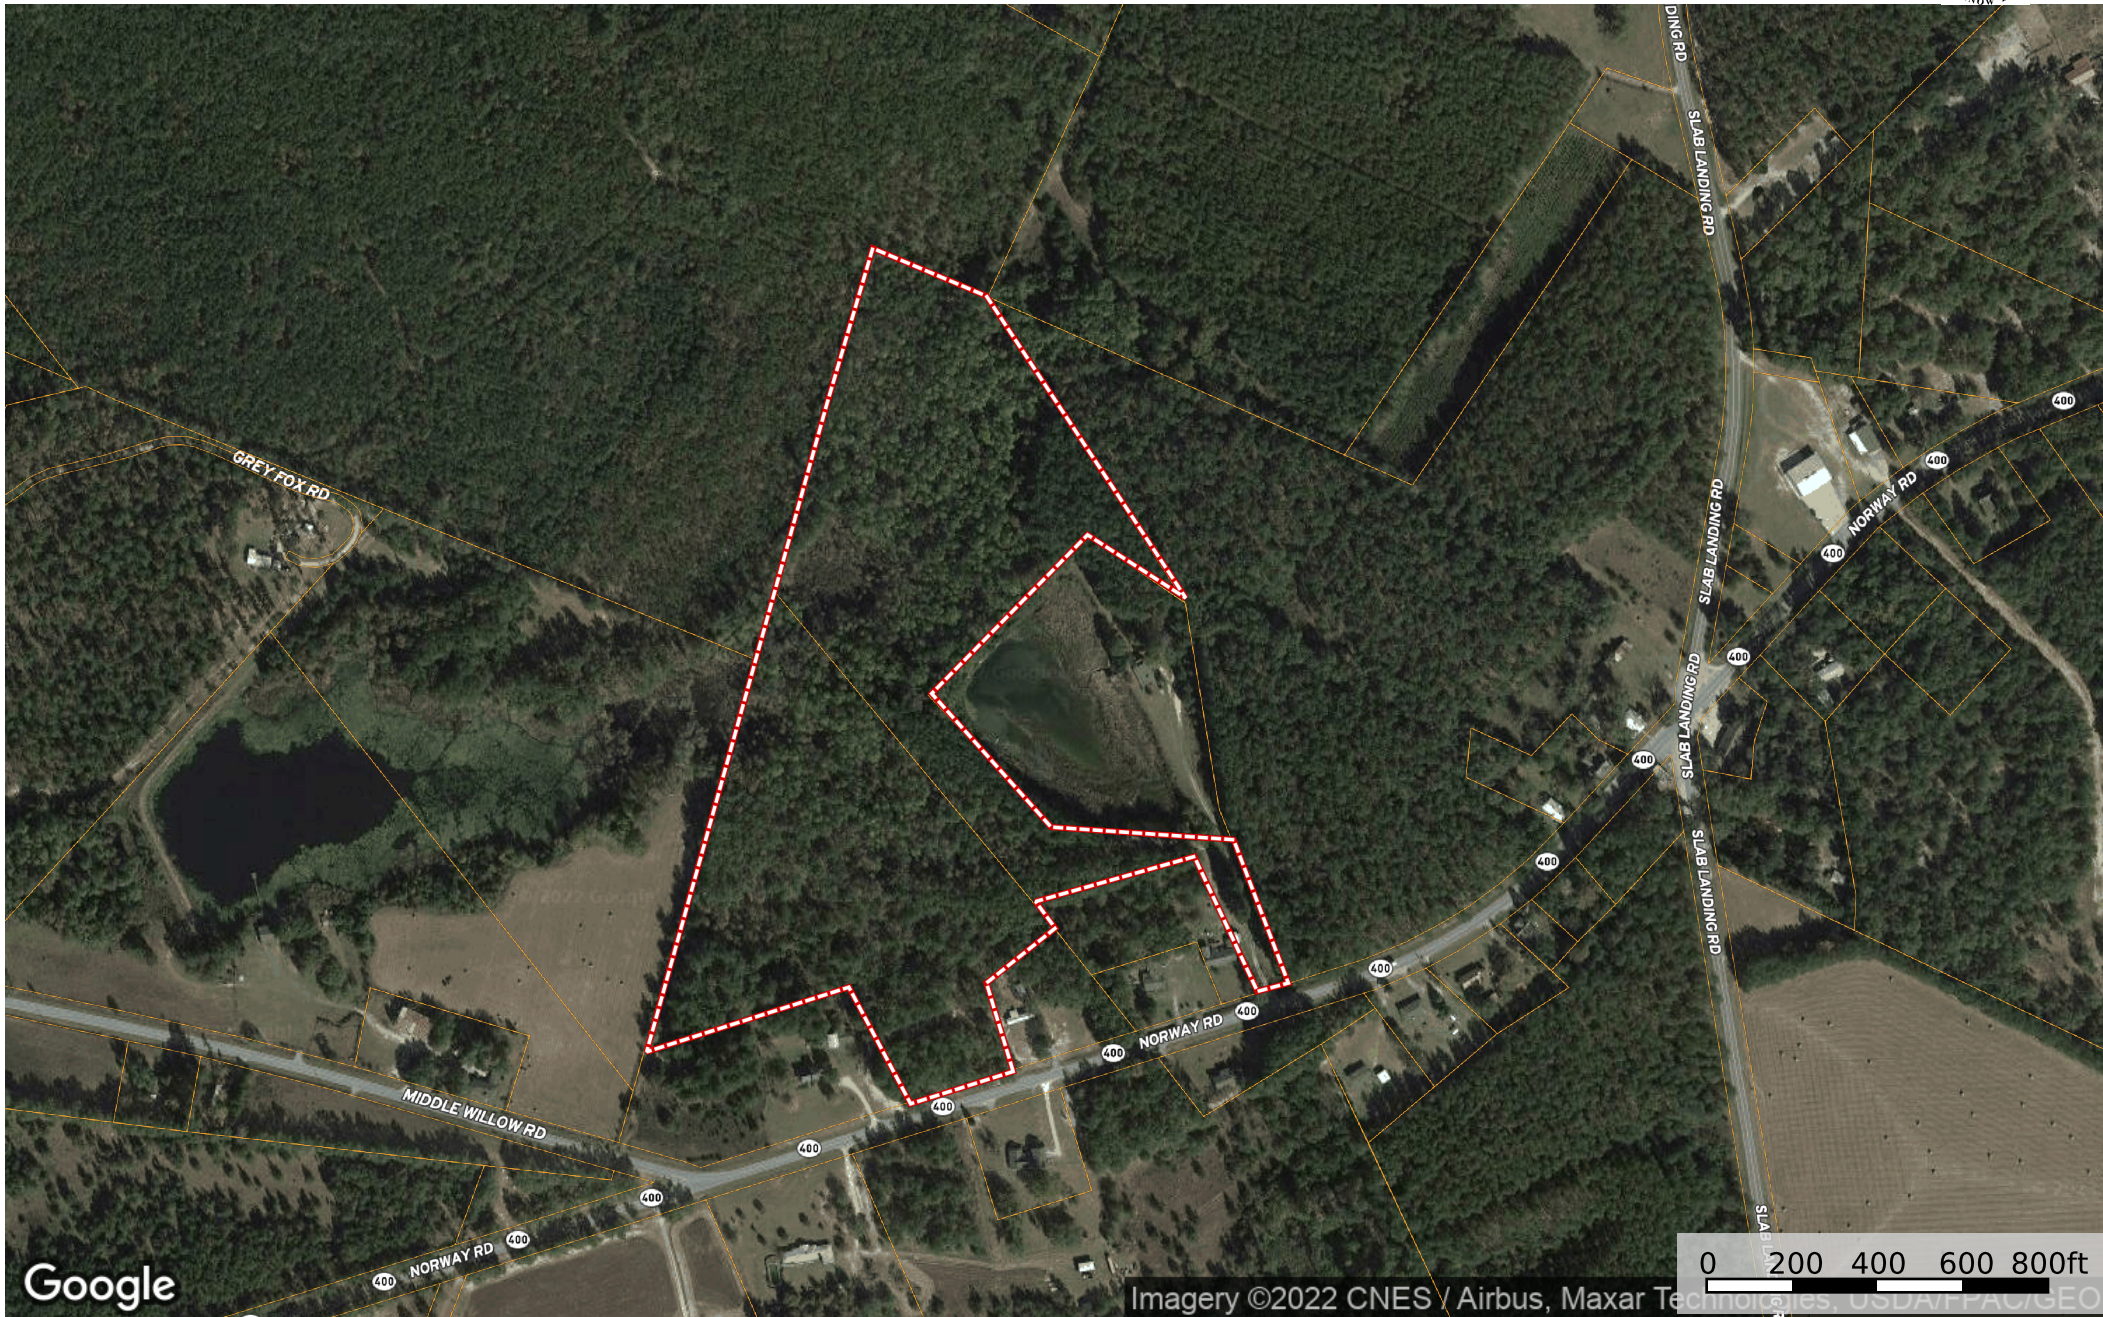

South Carolina, AC +/-

Boundary

Jay fuller
P: 803-682-5159

www.targetrealtyllc.com

The information contained herein was obtained from sources deemed to be reliable. MapRight Services makes no warranties or guarantees as to the completeness or accuracy thereof.